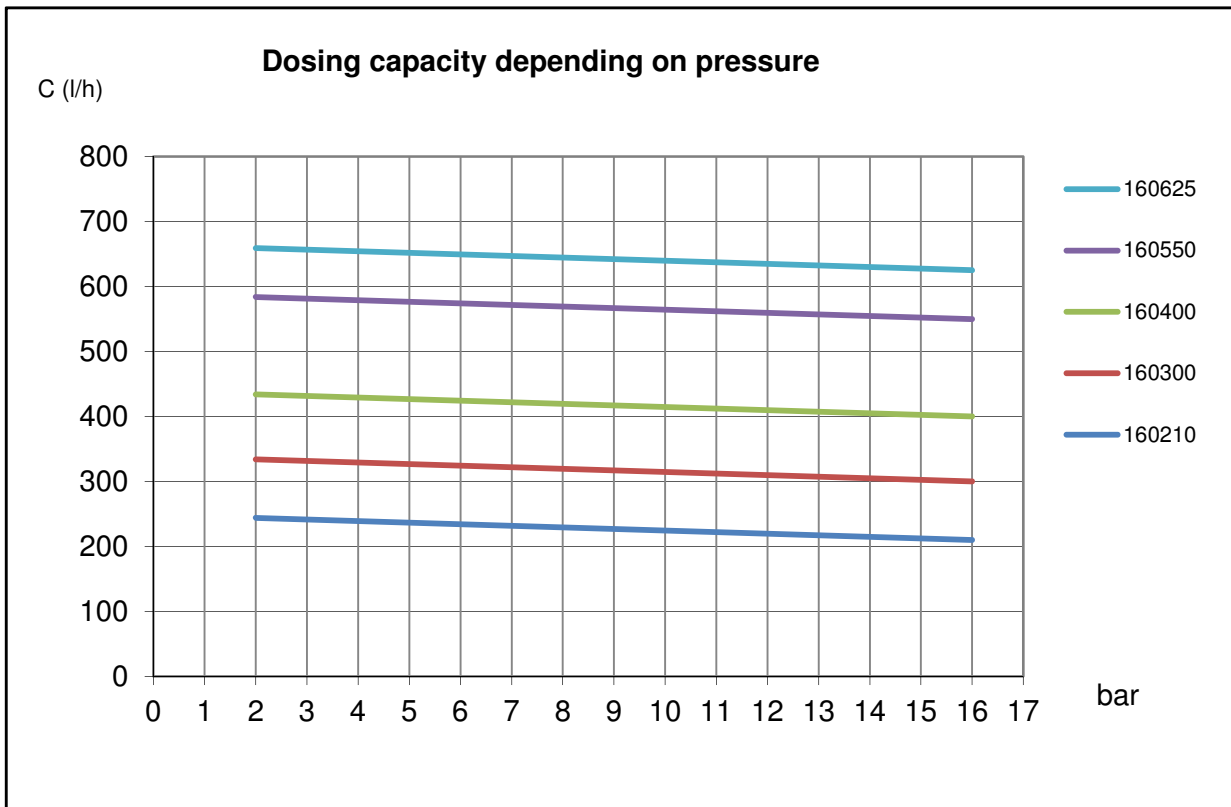

**Performance curve for Hydro/ 4 - HP4a H**  
**Type 250400, 250350, 250250, 250190, 250130**

Performance curve for Hydro/ 4 - HP4a H  
 Type 160625, 160650, 160400, 160300, 160210

Performance curve for Hydro/ 4 - HP4a H  
 Type 101000, 100880, 100635, 100480, 100330

Performance curve for Hydro/ 4 - HP4a H  
 Type 071400, 071230, 070890, 070670, 070465