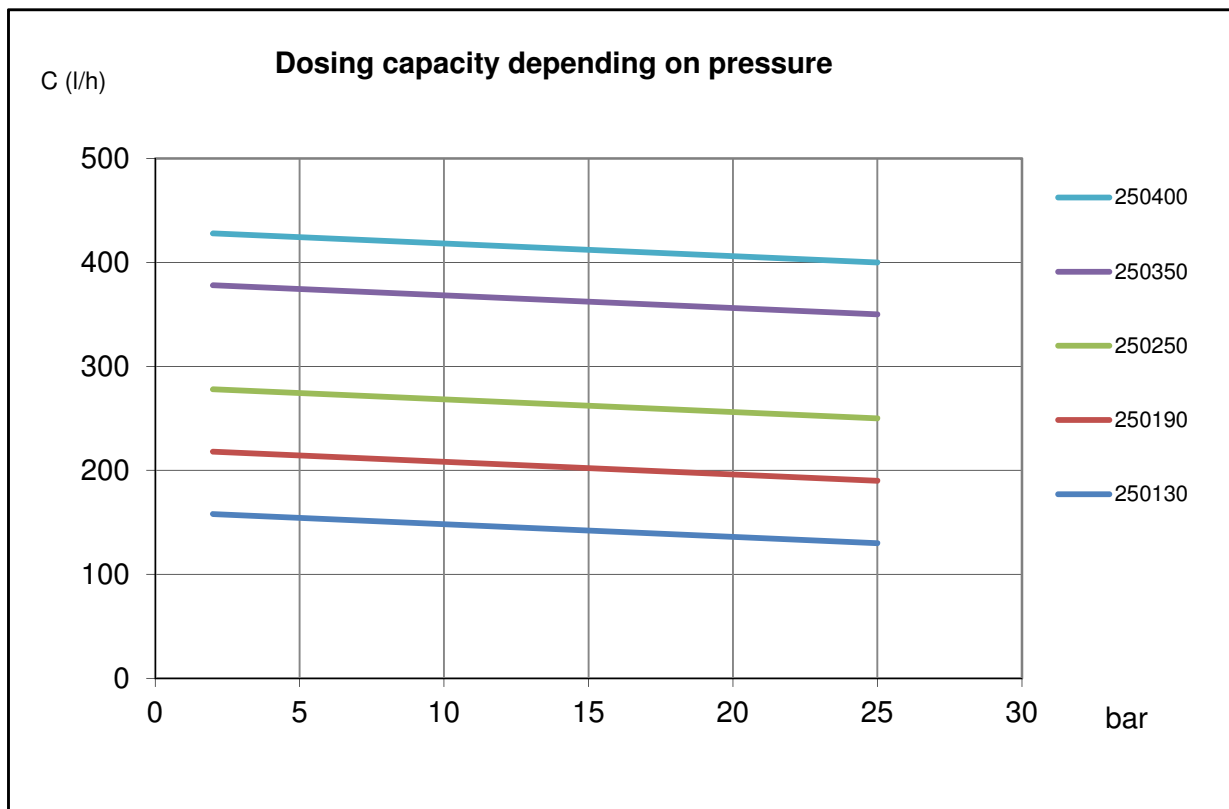

**Performance curve for Hydro/ 4 - HP4a H**  
**Type 250400, 250350, 250250, 250190, 250130**

Performance curve for Hydro/ 4 - HP4a H  
 Type 160625, 160650, 160400, 160300, 160210

Performance curve for Hydro/ 4 - HP4a H  
 Type 101000, 100880, 100635, 100480, 100330

Performance curve for Hydro/ 4 - HP4a H  
 Type 071400, 071230, 070890, 070670, 070465