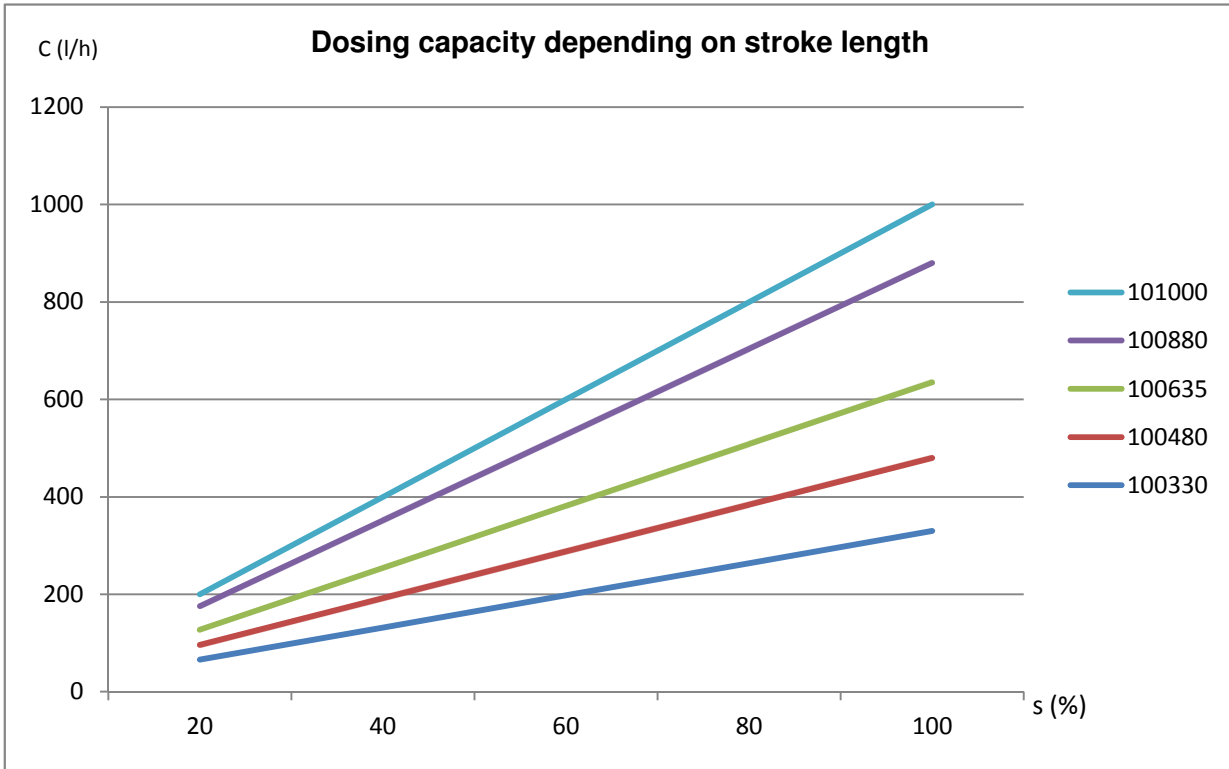

**Performance curve for Hydro/ 4 - HP4a H**  
**Type 250400, 250350, 250250, 250190, 250130**

Performance curve for Hydro/ 4 - HP4a H  
 Type 160625, 160650, 160400, 160300, 160210

Performance curve for Hydro/ 4 - HP4a H  
 Type 101000, 100880, 100635, 100480, 100330

Performance curve for Hydro/ 4 - HP4a H  
 Type 071400, 071230, 070890, 070670, 070465