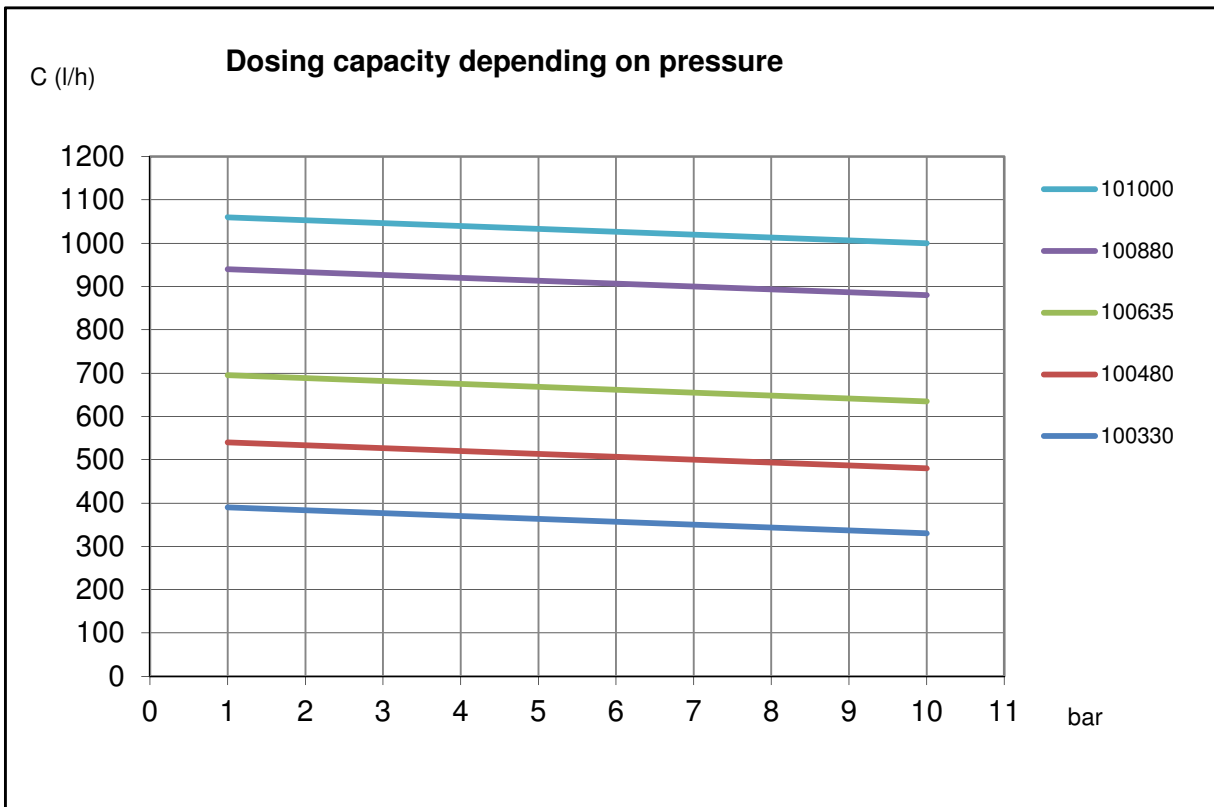

**Performance curve for Hydro/ 4 - HP4a H**  
**Type 250400, 250350, 250250, 250190, 250130**

Performance curve for Hydro/ 4 - HP4a H  
 Type 160625, 160650, 160400, 160300, 160210

Performance curve for Hydro/ 4 - HP4a H  
 Type 101000, 100880, 100635, 100480, 100330

Performance curve for Hydro/ 4 - HP4a H  
 Type 071400, 071230, 070890, 070670, 070465