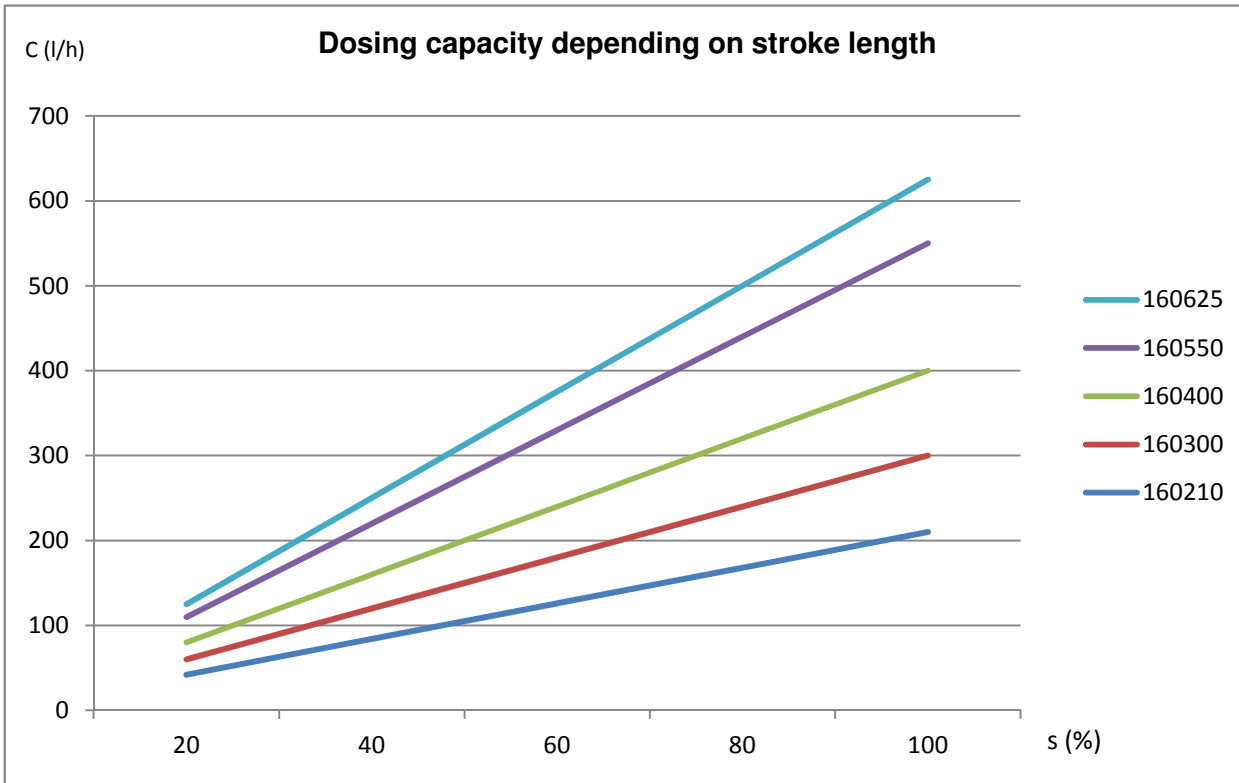

**Performance curve for Hydro/ 4 - HP4a H**  
**Type 250400, 250350, 250250, 250190, 250130**

Performance curve for Hydro/ 4 - HP4a H  
 Type 160625, 160650, 160400, 160300, 160210

Performance curve for Hydro/ 4 - HP4a H  
 Type 101000, 100880, 100635, 100480, 100330

Performance curve for Hydro/ 4 - HP4a H  
 Type 071400, 071230, 070890, 070670, 070465