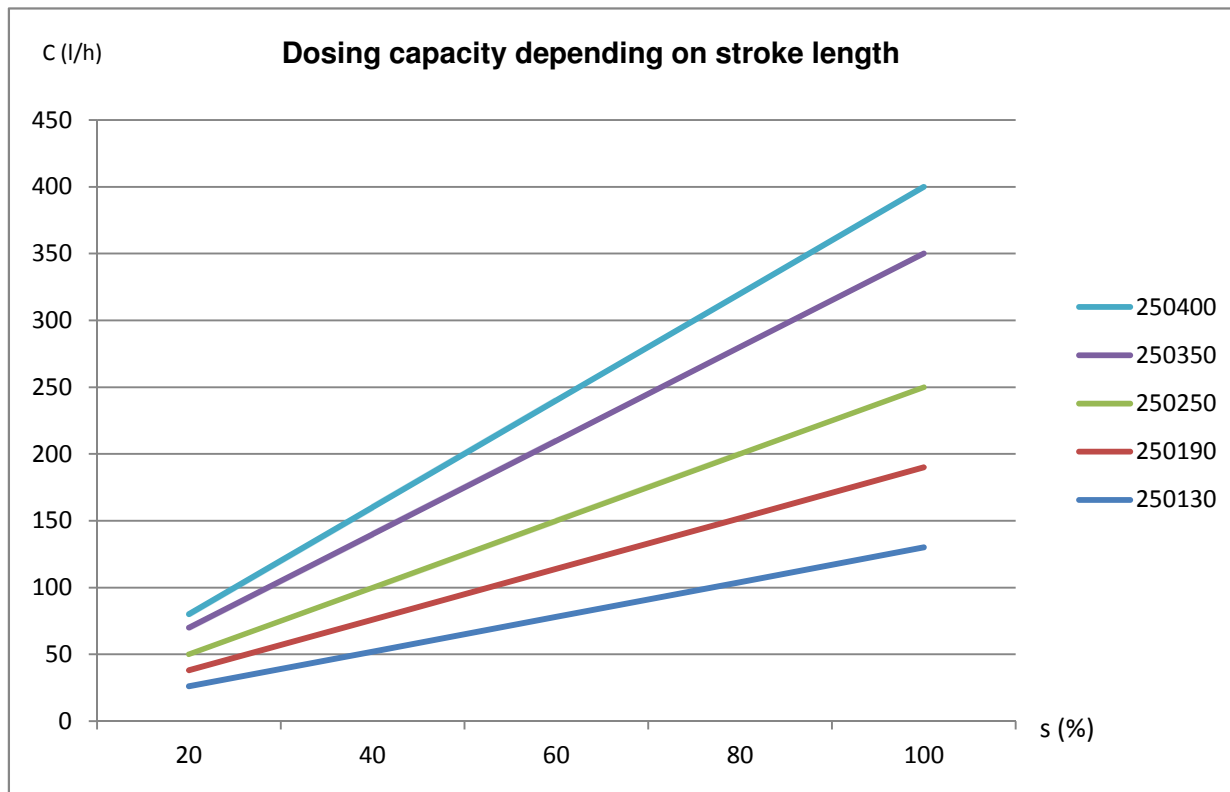

**Performance curve for Hydro/ 4 - HP4a H**  
**Type 250400, 250350, 250250, 250190, 250130**

Performance curve for Hydro/ 4 - HP4a H  
 Type 160625, 160650, 160400, 160300, 160210

Performance curve for Hydro/ 4 - HP4a H  
 Type 101000, 100880, 100635, 100480, 100330

Performance curve for Hydro/ 4 - HP4a H  
 Type 071400, 071230, 070890, 070670, 070465