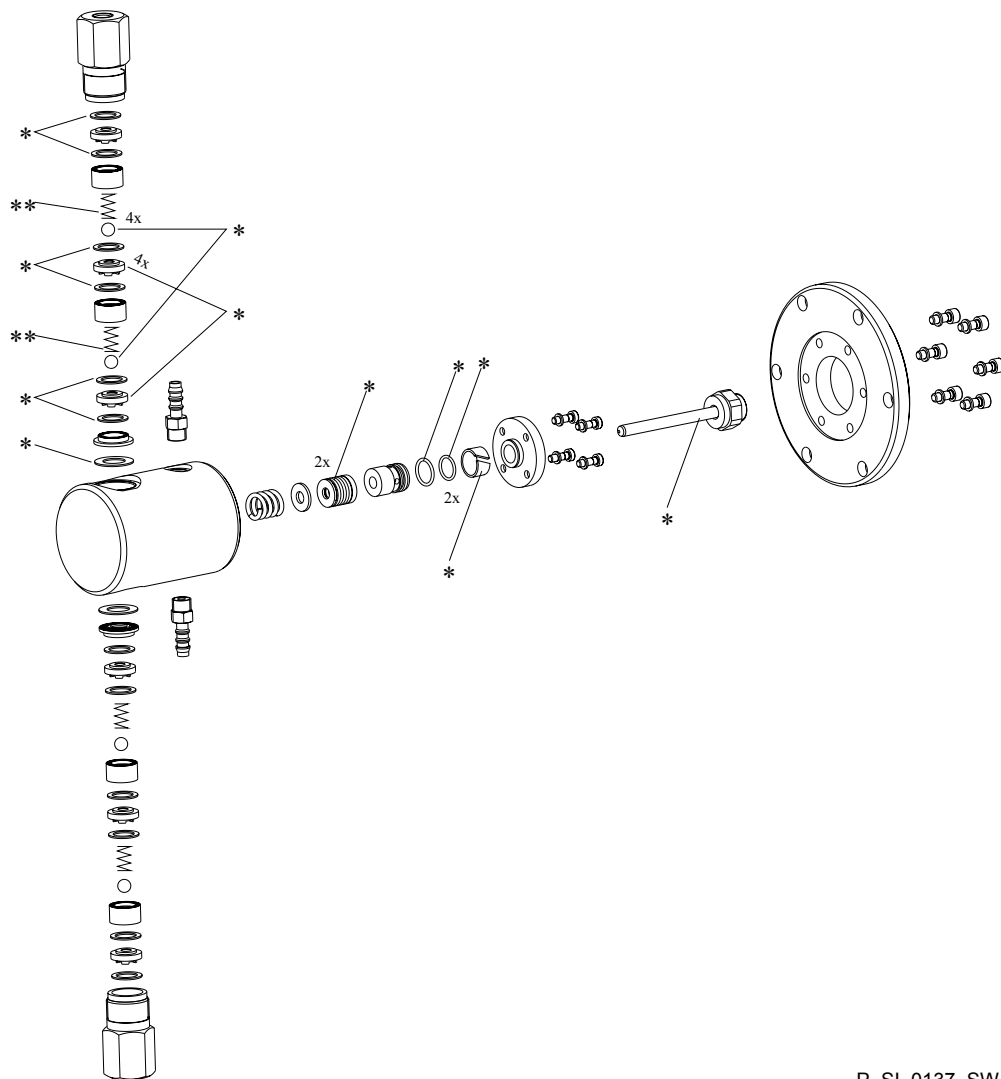

1 Exploded drawing Sigma piston metering pump

Liquid end

P_SI_0137_SW

Fig. 1: * The items listed are included in the spare parts kit.

** Optional accessories (not in the spare part kits)

1 Sigma/ 2 piston ordering information

Spare parts kits normally include the wearing parts of a liquid end.

Other locations where ordering information can be found: Exploded drawings, ProMinent® product catalogue, www.prominent.com.

Spare parts kits SST (liquid ends)

Spare parts kit	Types 32002, 23004, 10006	Types 14006, 10011, 05016	Types 07012, 04522, 02534	Types 04022, 02541, 01264
FK 08	1001572			
FK 12.5		910470		
FK 25			910471	
FK 50				910472

Scope of supply: see exploded view drawings.